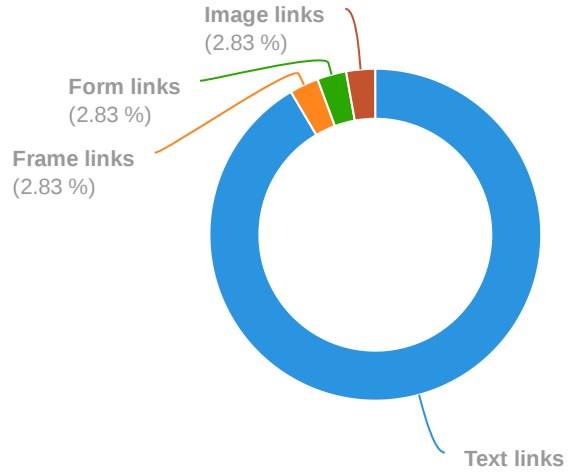

Backlinks: Follow vs Nofollow

pranalodge.co.za

412 Follow links 118 Nofollow links

Backlinks Types

pranalodge.co.za

524 Text links 1 Frame links 0 Form links 5 Image links

Backlinks: Top Referring Domains

Root Domain: pranalodge.co.za