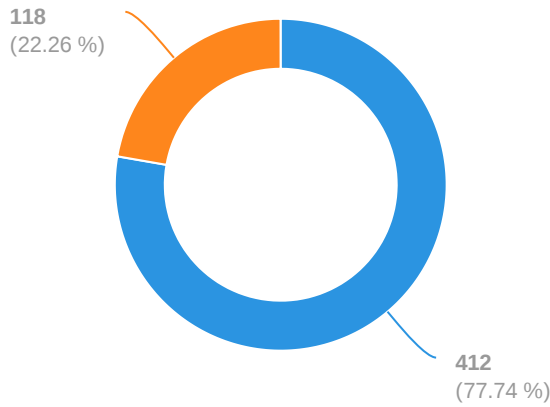

Backlinks: Follow vs Nofollow

pranalodge.co.za

412 Follow links 118 Nofollow links