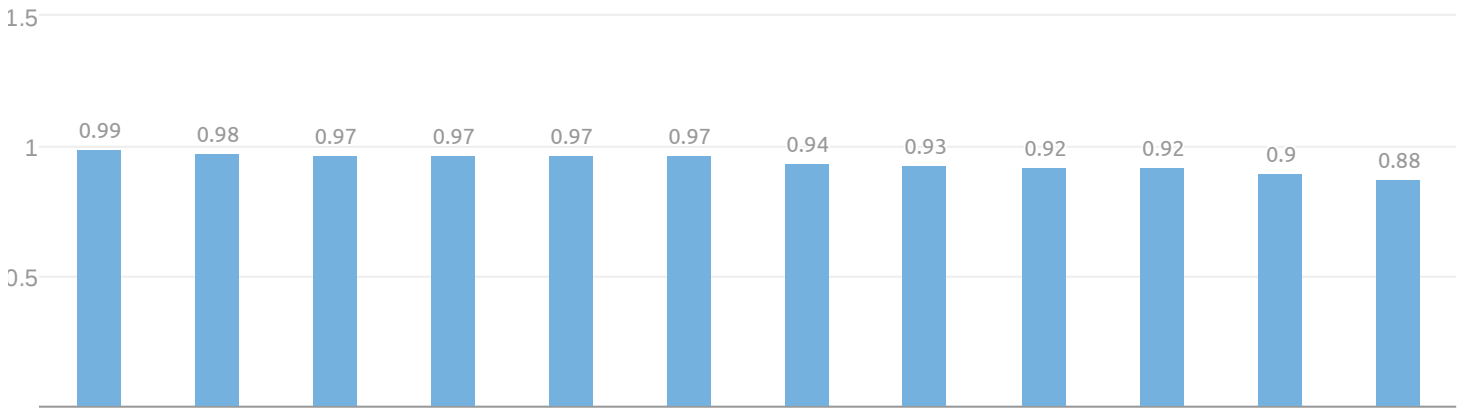

ZA | pranalodge.co.za