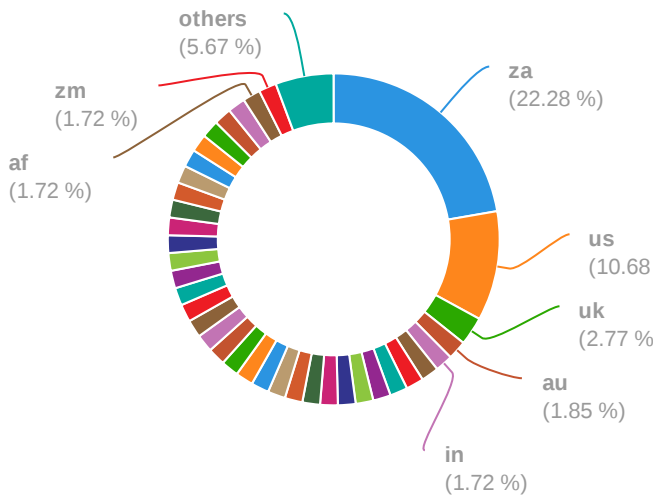

Organic Search: Keywords By Country

pranalodge.co.za

Paid Search: Ad Keywords by Country

Traffic: Organic vs Paid

pranalodge.co.za | ZA | All time

Organic search traffic

Organic Search: Top Keywords (169)

ZA | pranalodge.co.za