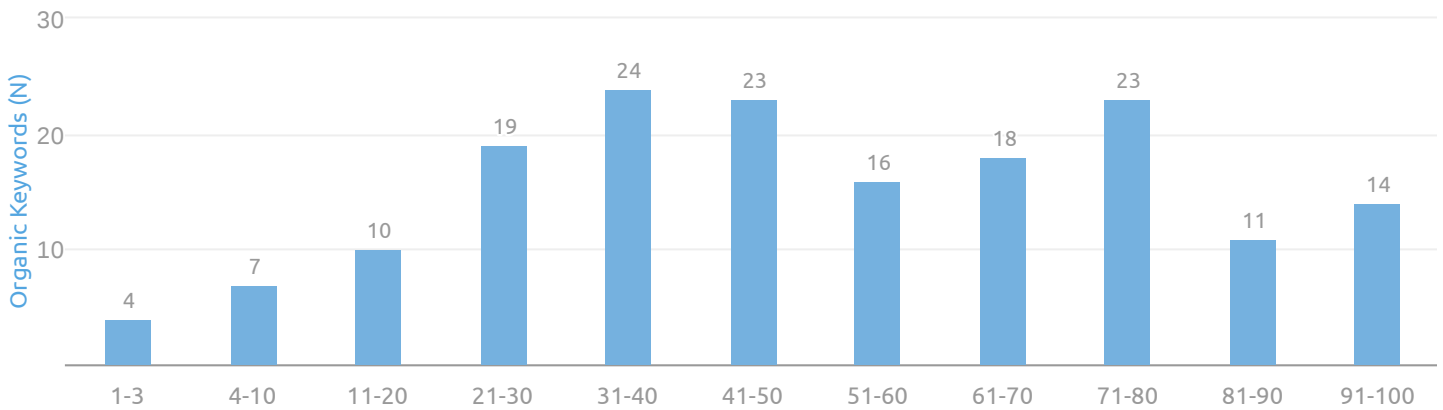

Organic search traffic

Organic Search: Top Keywords (169)

ZA | pranalodge.co.za

Keyword	Pos	Volume	CPC (ZAR)	Traffic
prana lodge	1 (1)	1,300	1.00	84.41%
prana lodge winter specials	1 (1)	90	0.00	5.84%
prana	2 (2)	390	0.00	4.05%
spa in east london	12 (12)	1,000	1.57	1.05%
massage spa	29 (29)	6,600	1.85	0.73%

Organic Search: Keyword Position Distribution

ZA | pranalodge.co.za

Organic Search: Top Competitors (189)

ZA | pranalodge.co.za

Competitor	Com. Keywords	SE Keywords	Com. Level
bodypampersalon.co.za	4	15	21%
radiantdayspa.co.za	4	25	21%
emeraldspa.co.za	4	25	20%
miarestate.co.za	3	33	15%