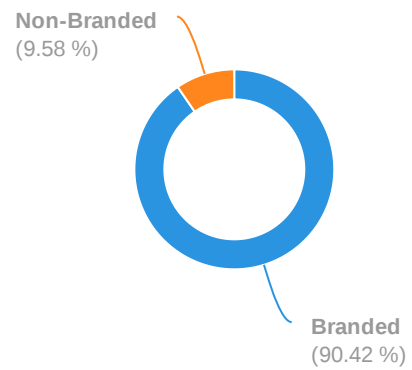

Organic Search: Keyword Position Distribution

ZA | pranalodge.co.za

Organic Search: Top Competitors (189)

ZA | pranalodge.co.za

Competitor	Com. Keywords	SE Keywords	Com. Level
bodypampersalon.co.za	4	15	21%
radiantdayspa.co.za	4	25	21%
emeraldspa.co.za	4	25	20%
miarestate.co.za	3	33	15%

Competitor	Com. Keywords	SE Keywords	Com. Level
thestageshoreditch.com	4	14	14% <div style="width: 14%;"></div>

Organic Search: Competitive Position Map

ZA | pranalodge.co.za

Organic Branded Search

ZA | pranalodge.co.za

1.1K 0% TRAFFIC

Keywords 3

Branded vs Non-Branded

ZA | pranalodge.co.za

90.42% 9.58%
 Branded Traffic Non-Branded Traffic

Organic Search: Branded Traffic Trend

ZA | pranalodge.co.za

Paid search traffic